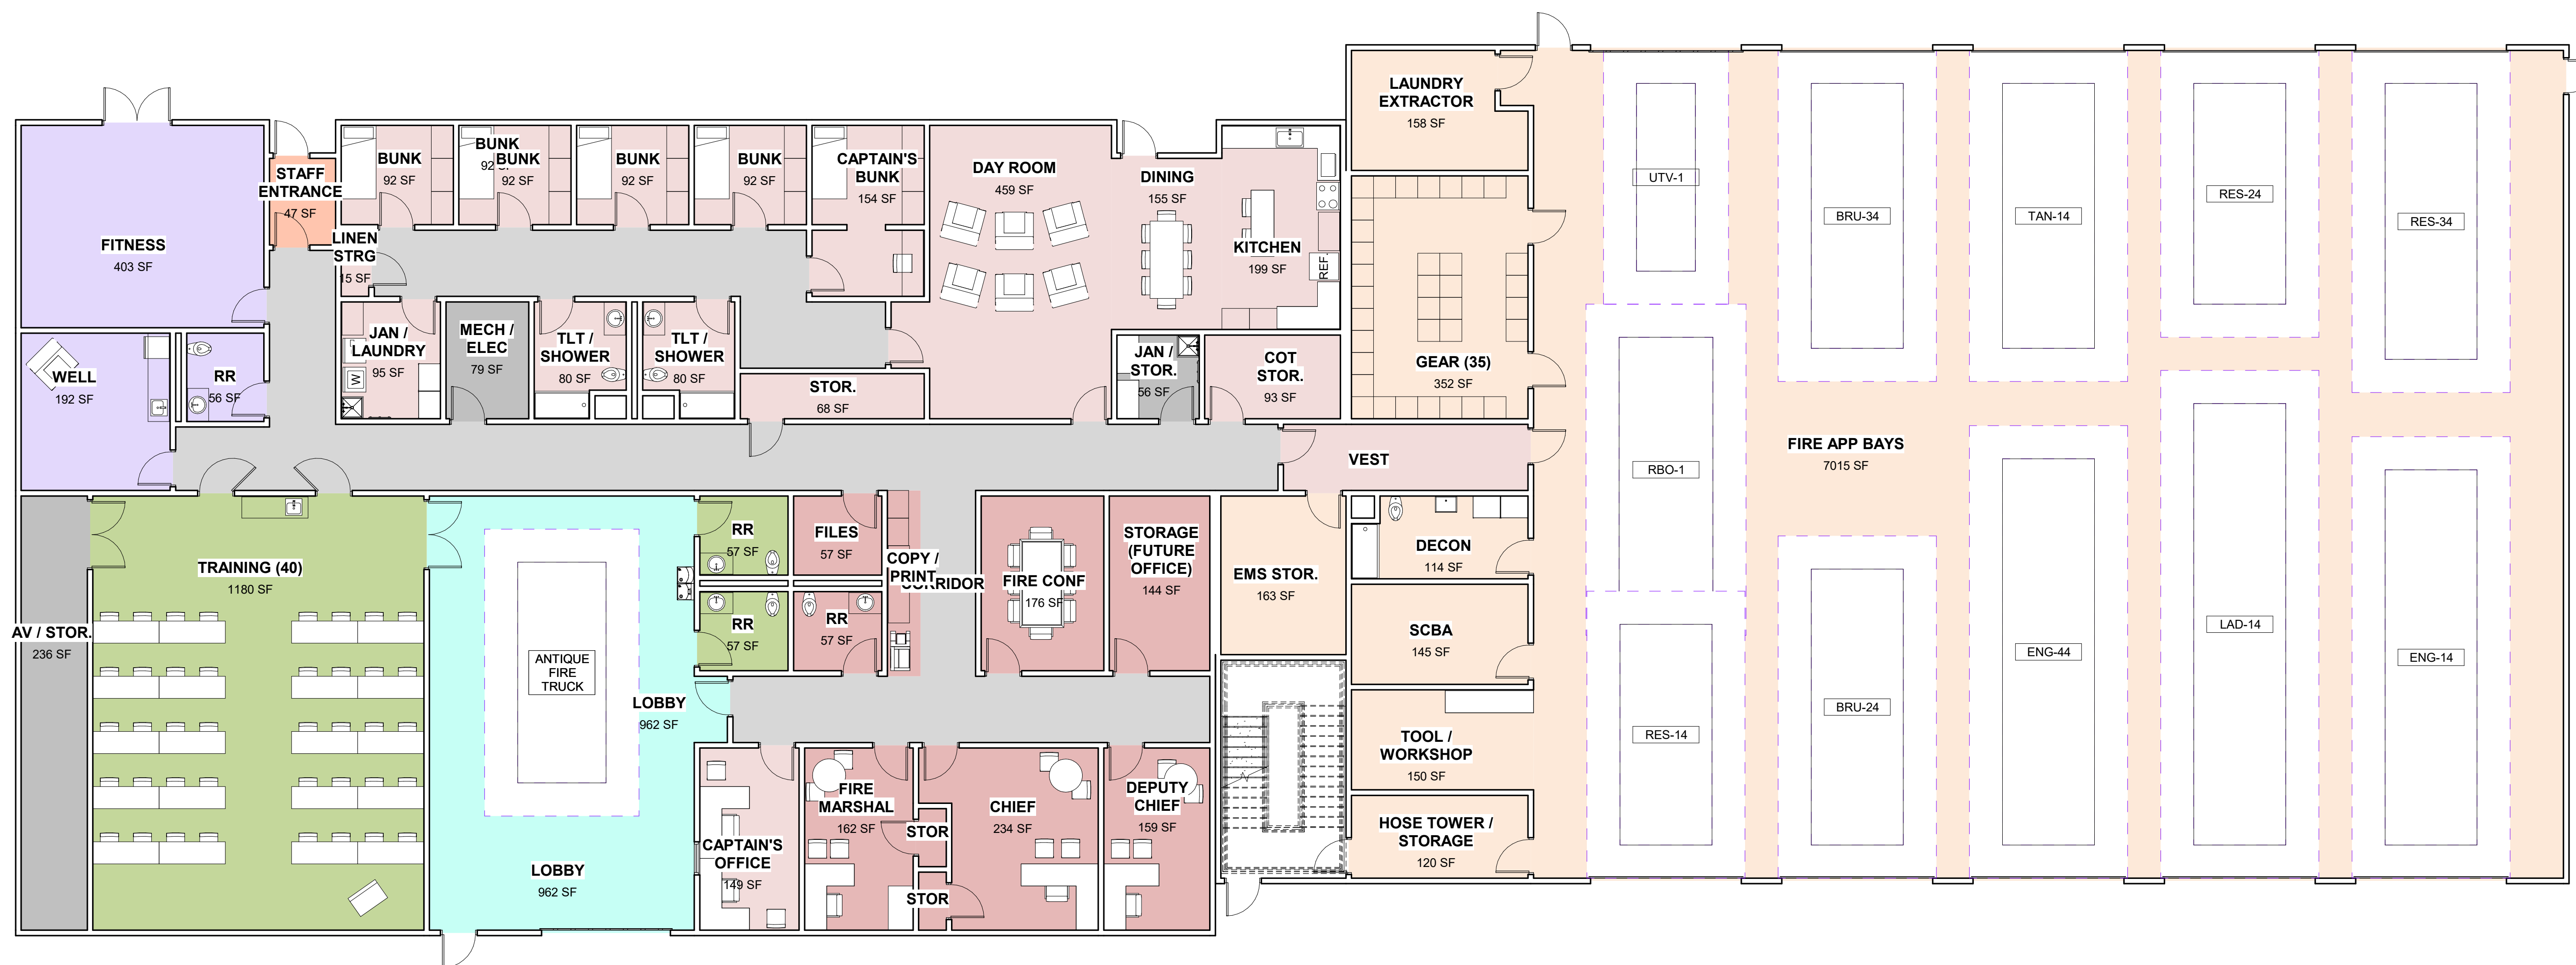

- Department Legend
- BUILDING SUPPORT
 - CORRIDOR
 - EM
 - FIRE ADMIN
 - FIRE EQUIPMENT & SUPPORT
 - FIRE OFFICE & LIVING AREAS
 - LOBBY
 - SHARED PUBLIC SPACES
 - STAFF SUPPORT

CITY OF GROVE
OVERALL FLOOR PLAN - FIRE DEPARTMENT

- Department Legend
- BUILDING SUPPORT
 - CORRIDOR
 - DETENTION
 - DISPATCH
 - INVESTIGATIONS
 - LOBBY
 - OPERATIONS
 - POLICE ADMIN
 - POLICE SUPPORT
 - PROPERTY & EVIDENCE
 - RECORDS
 - SHARED PUBLIC SPACES
 - STAFF SUPPORT

CITY OF GROVE
OVERALL FLOOR PLAN - POLICE DEPARTMENT