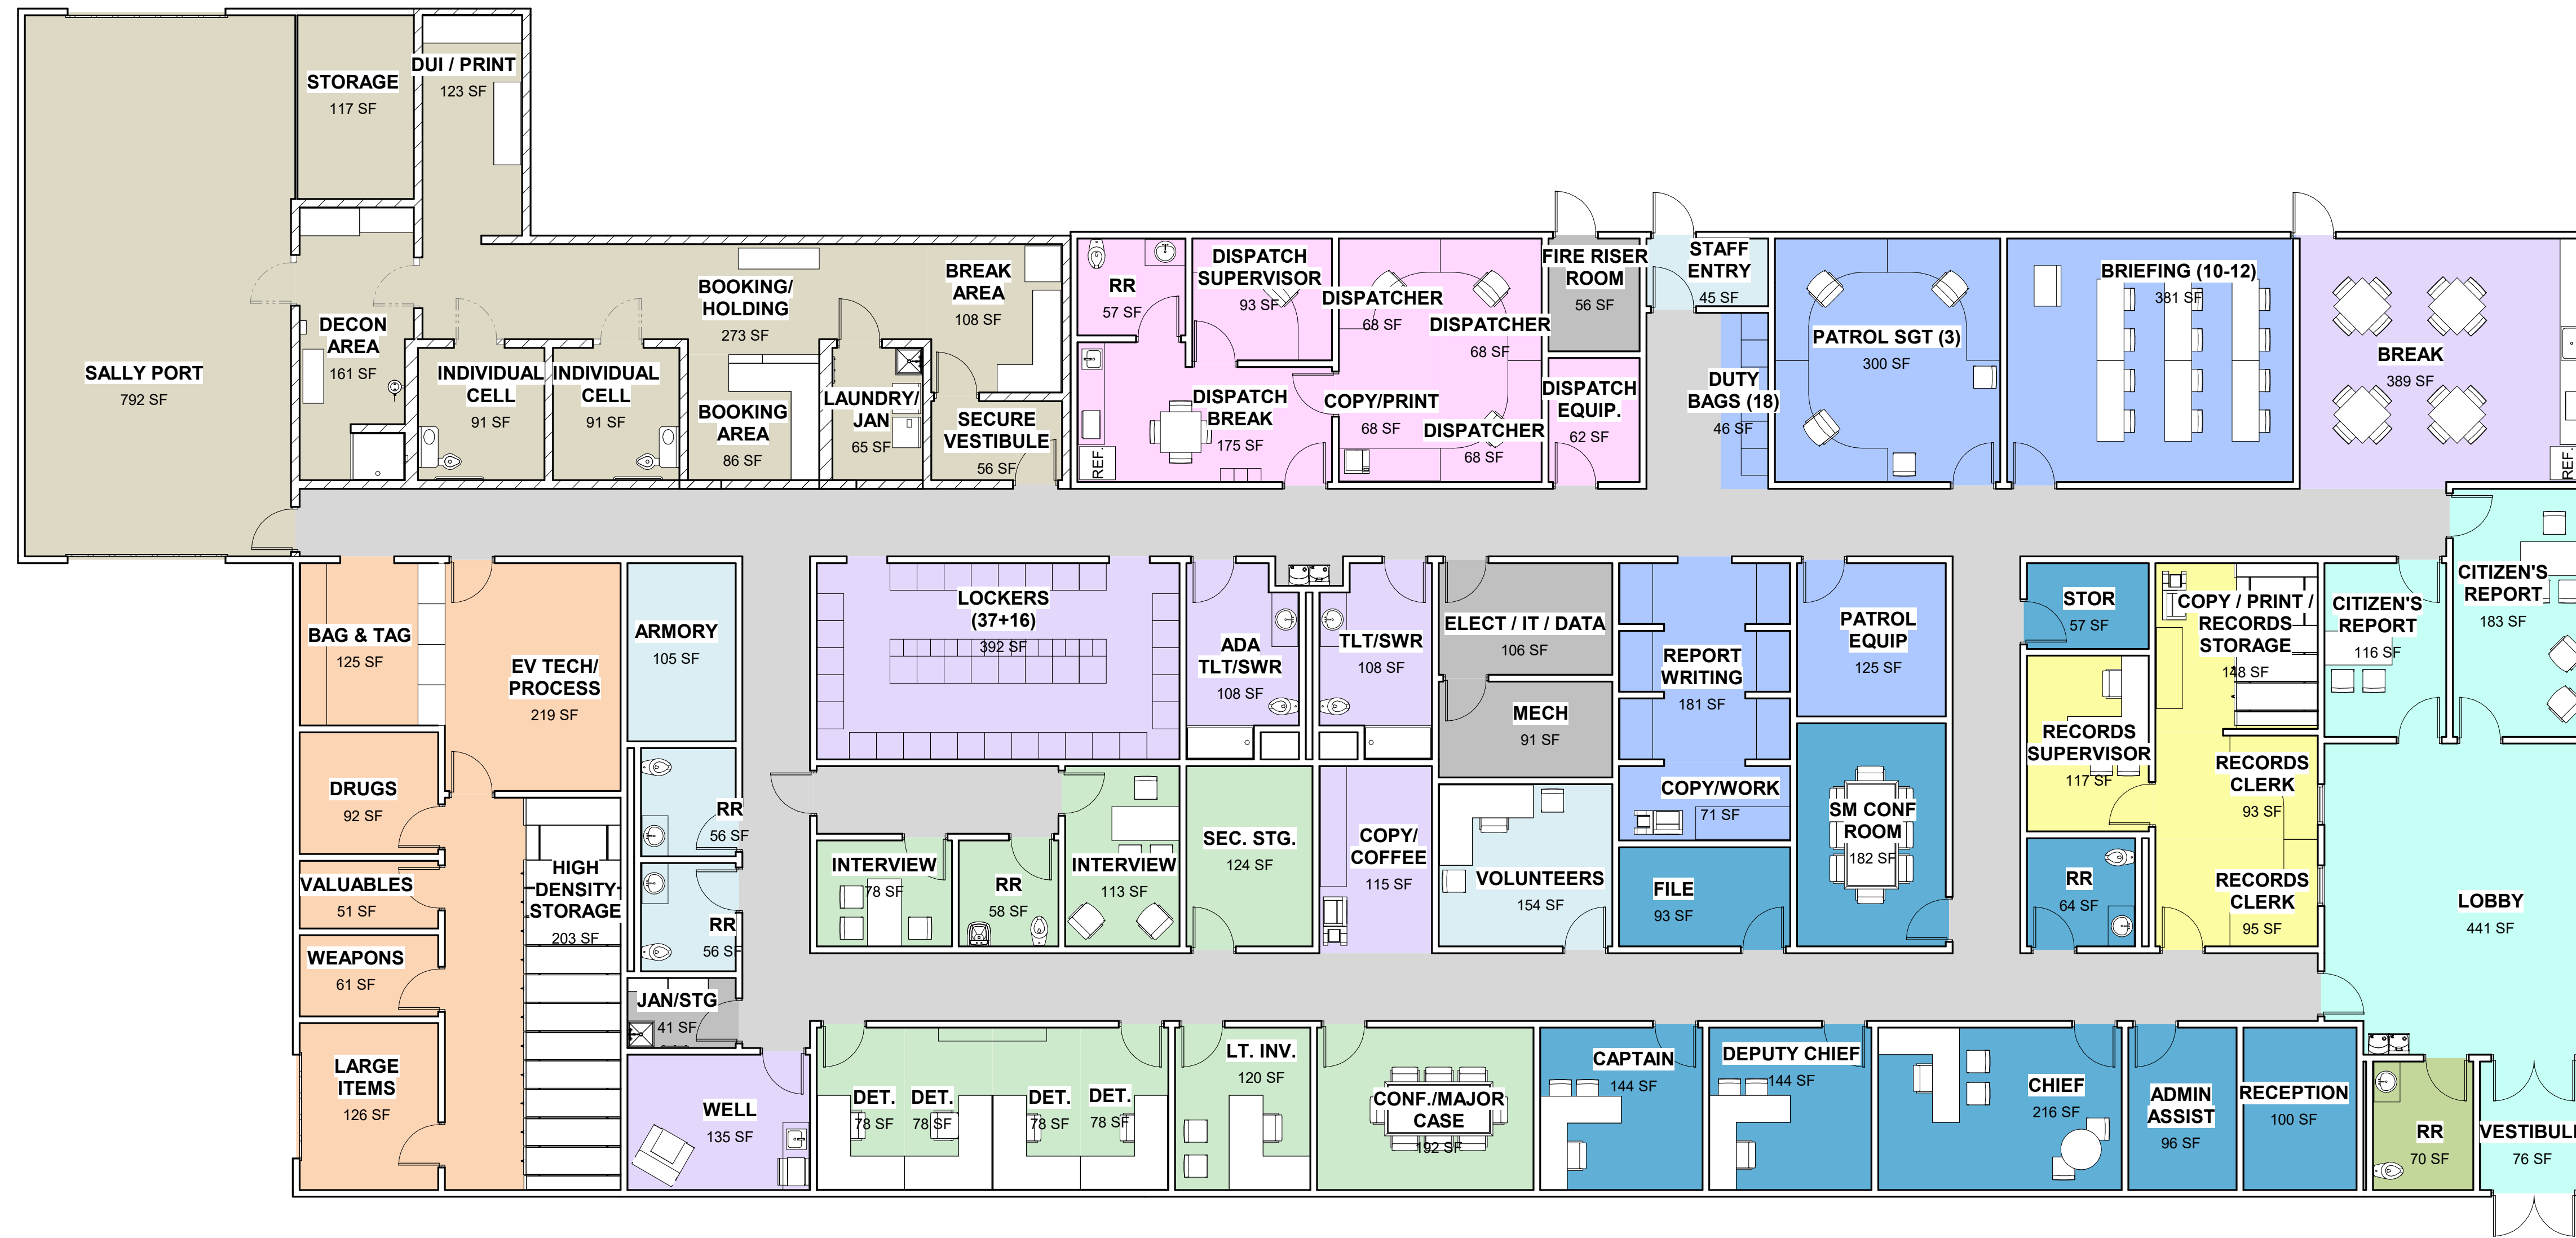

- Department Legend
- BUILDING SUPPORT
 - CORRIDOR
 - EM
 - FIRE ADMIN
 - FIRE EQUIPMENT & SUPPORT
 - FIRE OFFICE & LIVING AREAS
 - LOBBY
 - SHARED PUBLIC SPACES
 - STAFF SUPPORT

CITY OF GROVE
OVERALL FLOOR PLAN - FIRE DEPARTMENT

- Department Legend
- BUILDING SUPPORT
 - CORRIDOR
 - DETENTION
 - DISPATCH
 - INVESTIGATIONS
 - LOBBY
 - OPERATIONS
 - POLICE ADMIN
 - POLICE SUPPORT
 - PROPERTY & EVIDENCE
 - RECORDS
 - SHARED PUBLIC SPACES
 - STAFF SUPPORT

CITY OF GROVE
OVERALL FLOOR PLAN - POLICE DEPARTMENT