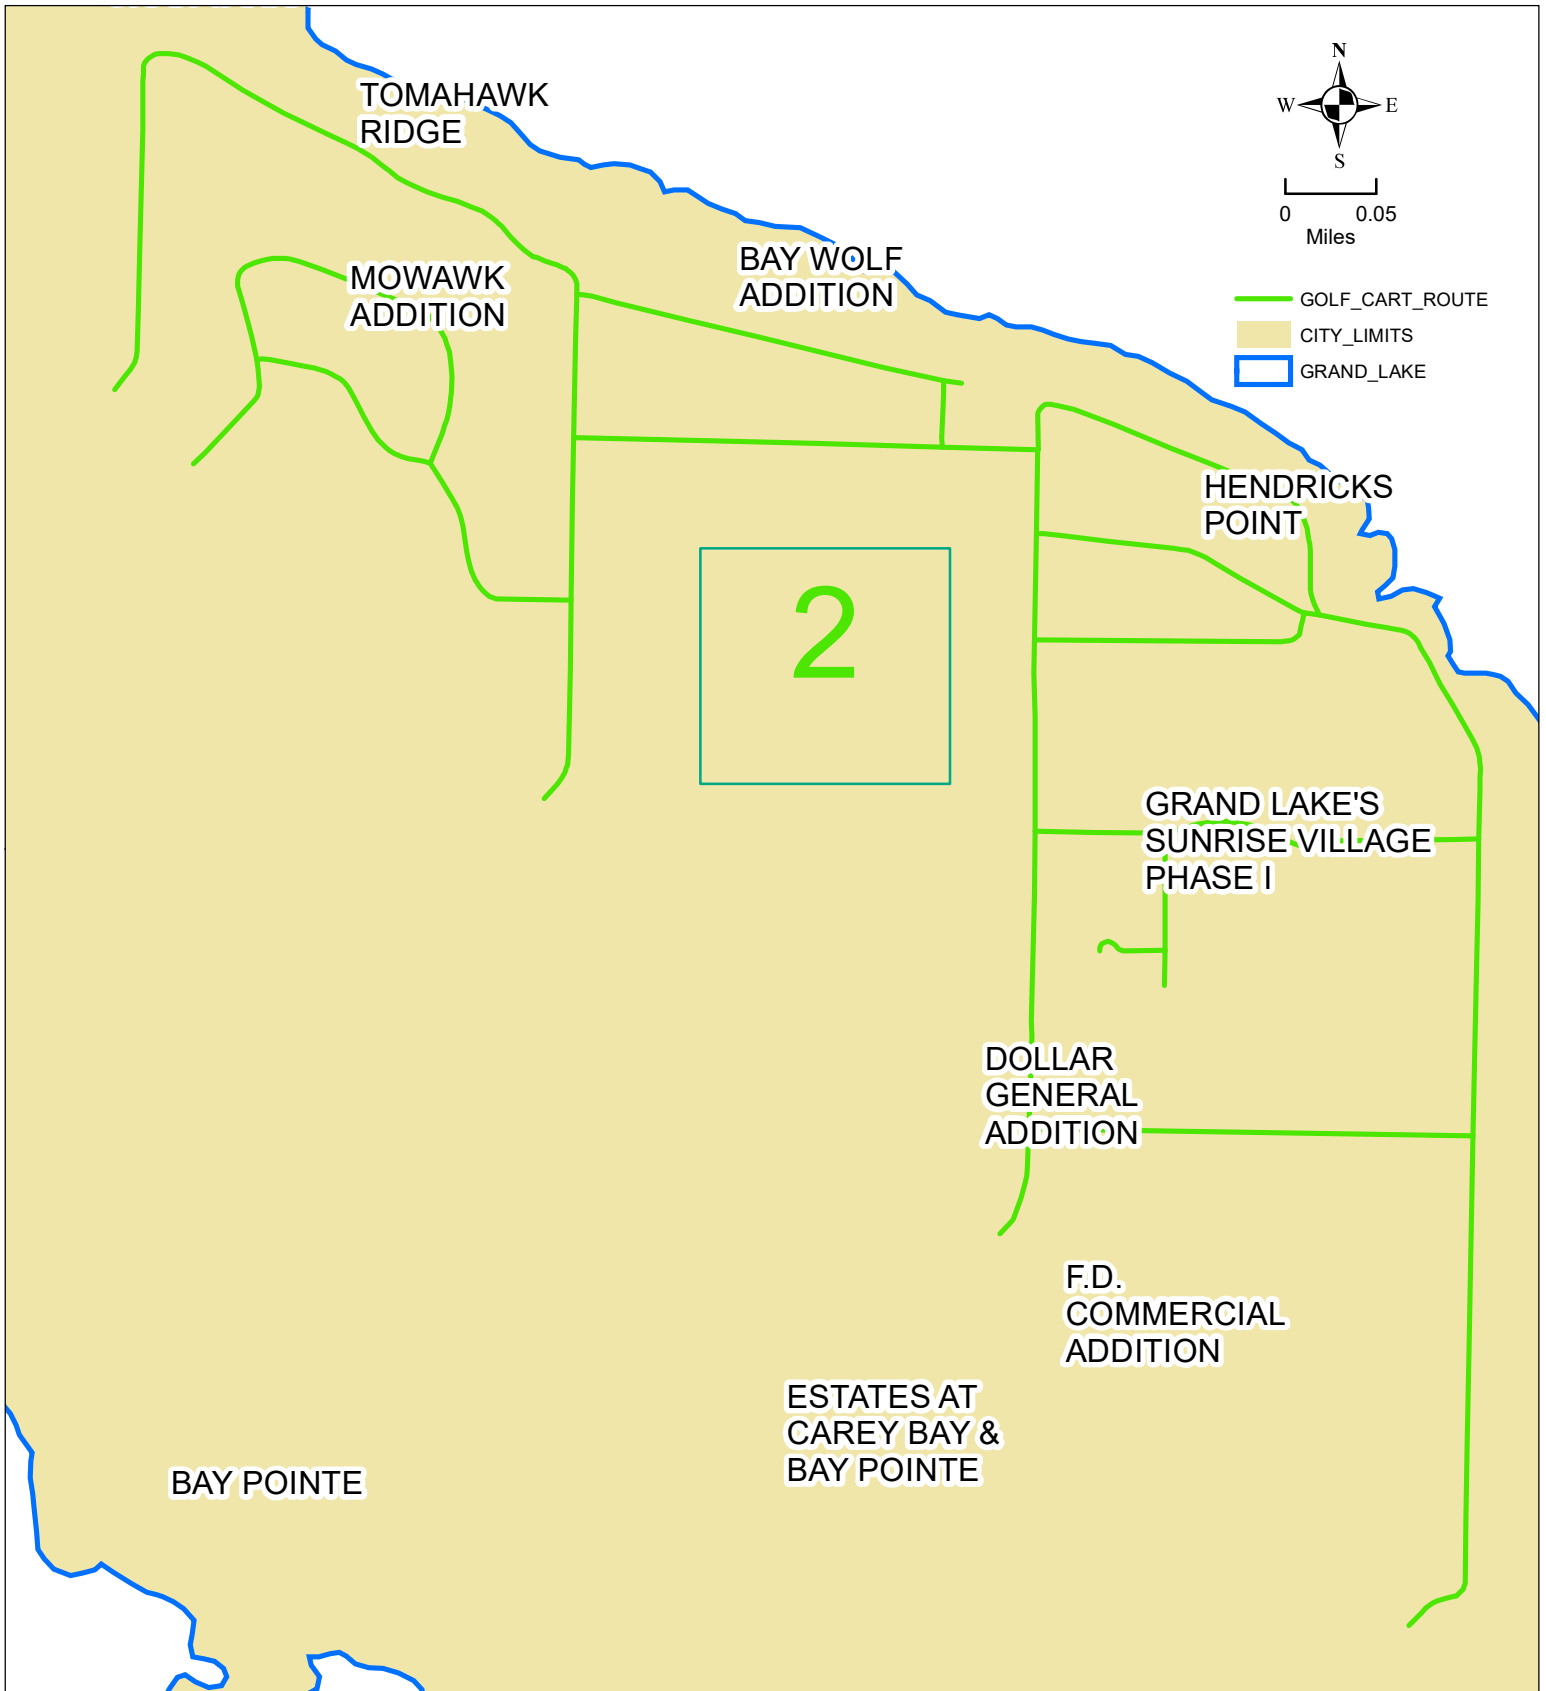

MOHAWK / BAYWOLF / SUNRISE AREA

I DO HEREBY DECLARE THAT THIS MAP IS TRUE AND ACCURATE TO THE BEST OF MY KNOWLEDGE AS OF FEBRUARY 20, 2019
JEFF SHEPHERD
GROVE 911 COORDINATOR

PUBLIC GOLF CART DESIGNATED ROUTES