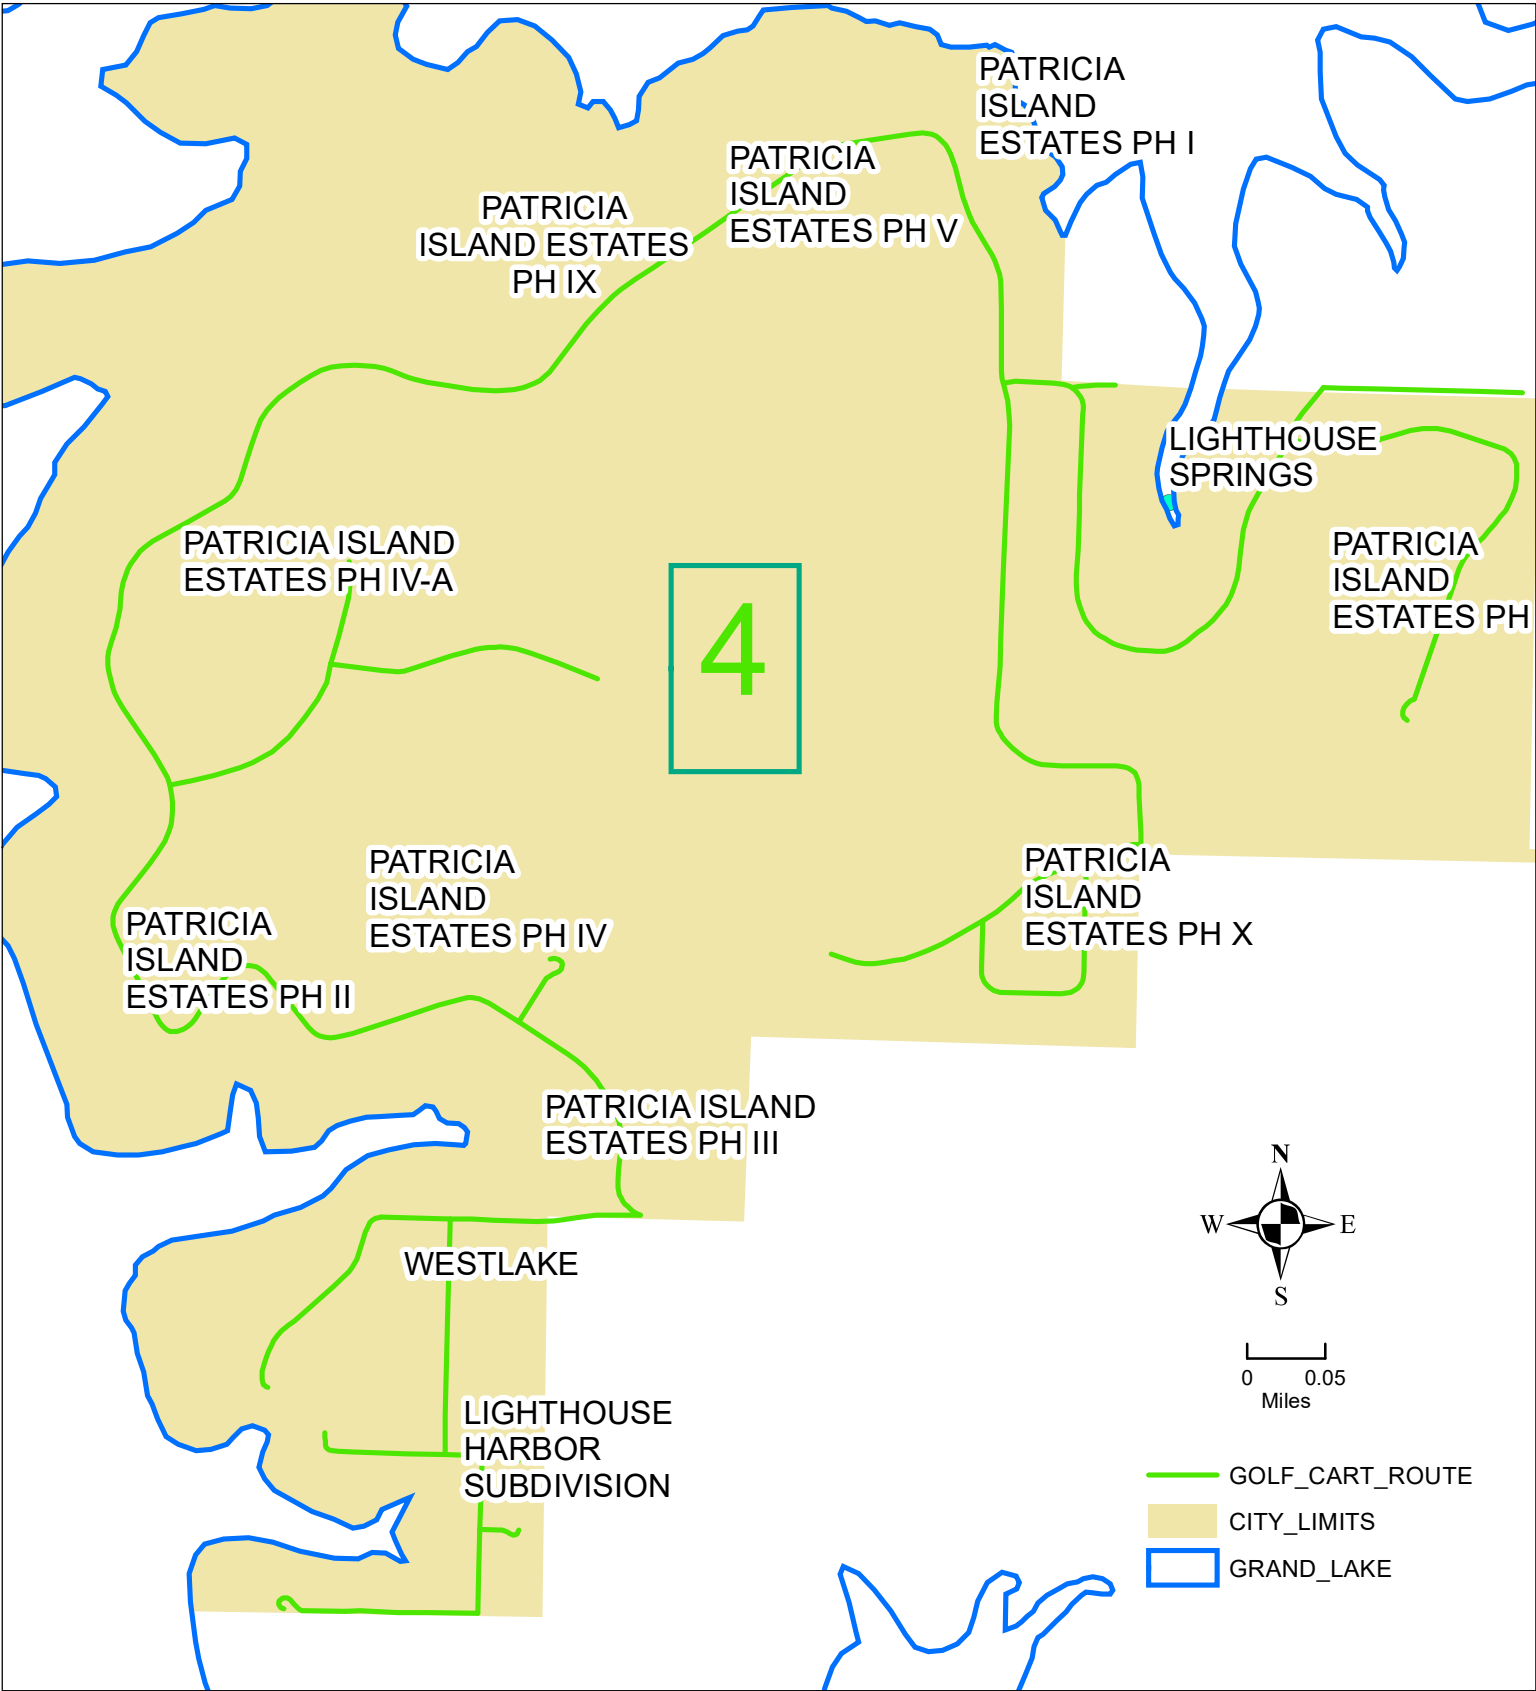

PATRICIA ISLAND ESTATES AREA

I DO HEREBY DECLARE THAT THIS MAP IS TRUE AND ACCURATE TO THE BEST OF MY KNOWLEDGE AS OF FEBRUARY 20, 2019
JEFF SHEPHERD
GROVE 911 COORDINATOR

PUBLIC GOLF CART DESIGNATED ROUTES