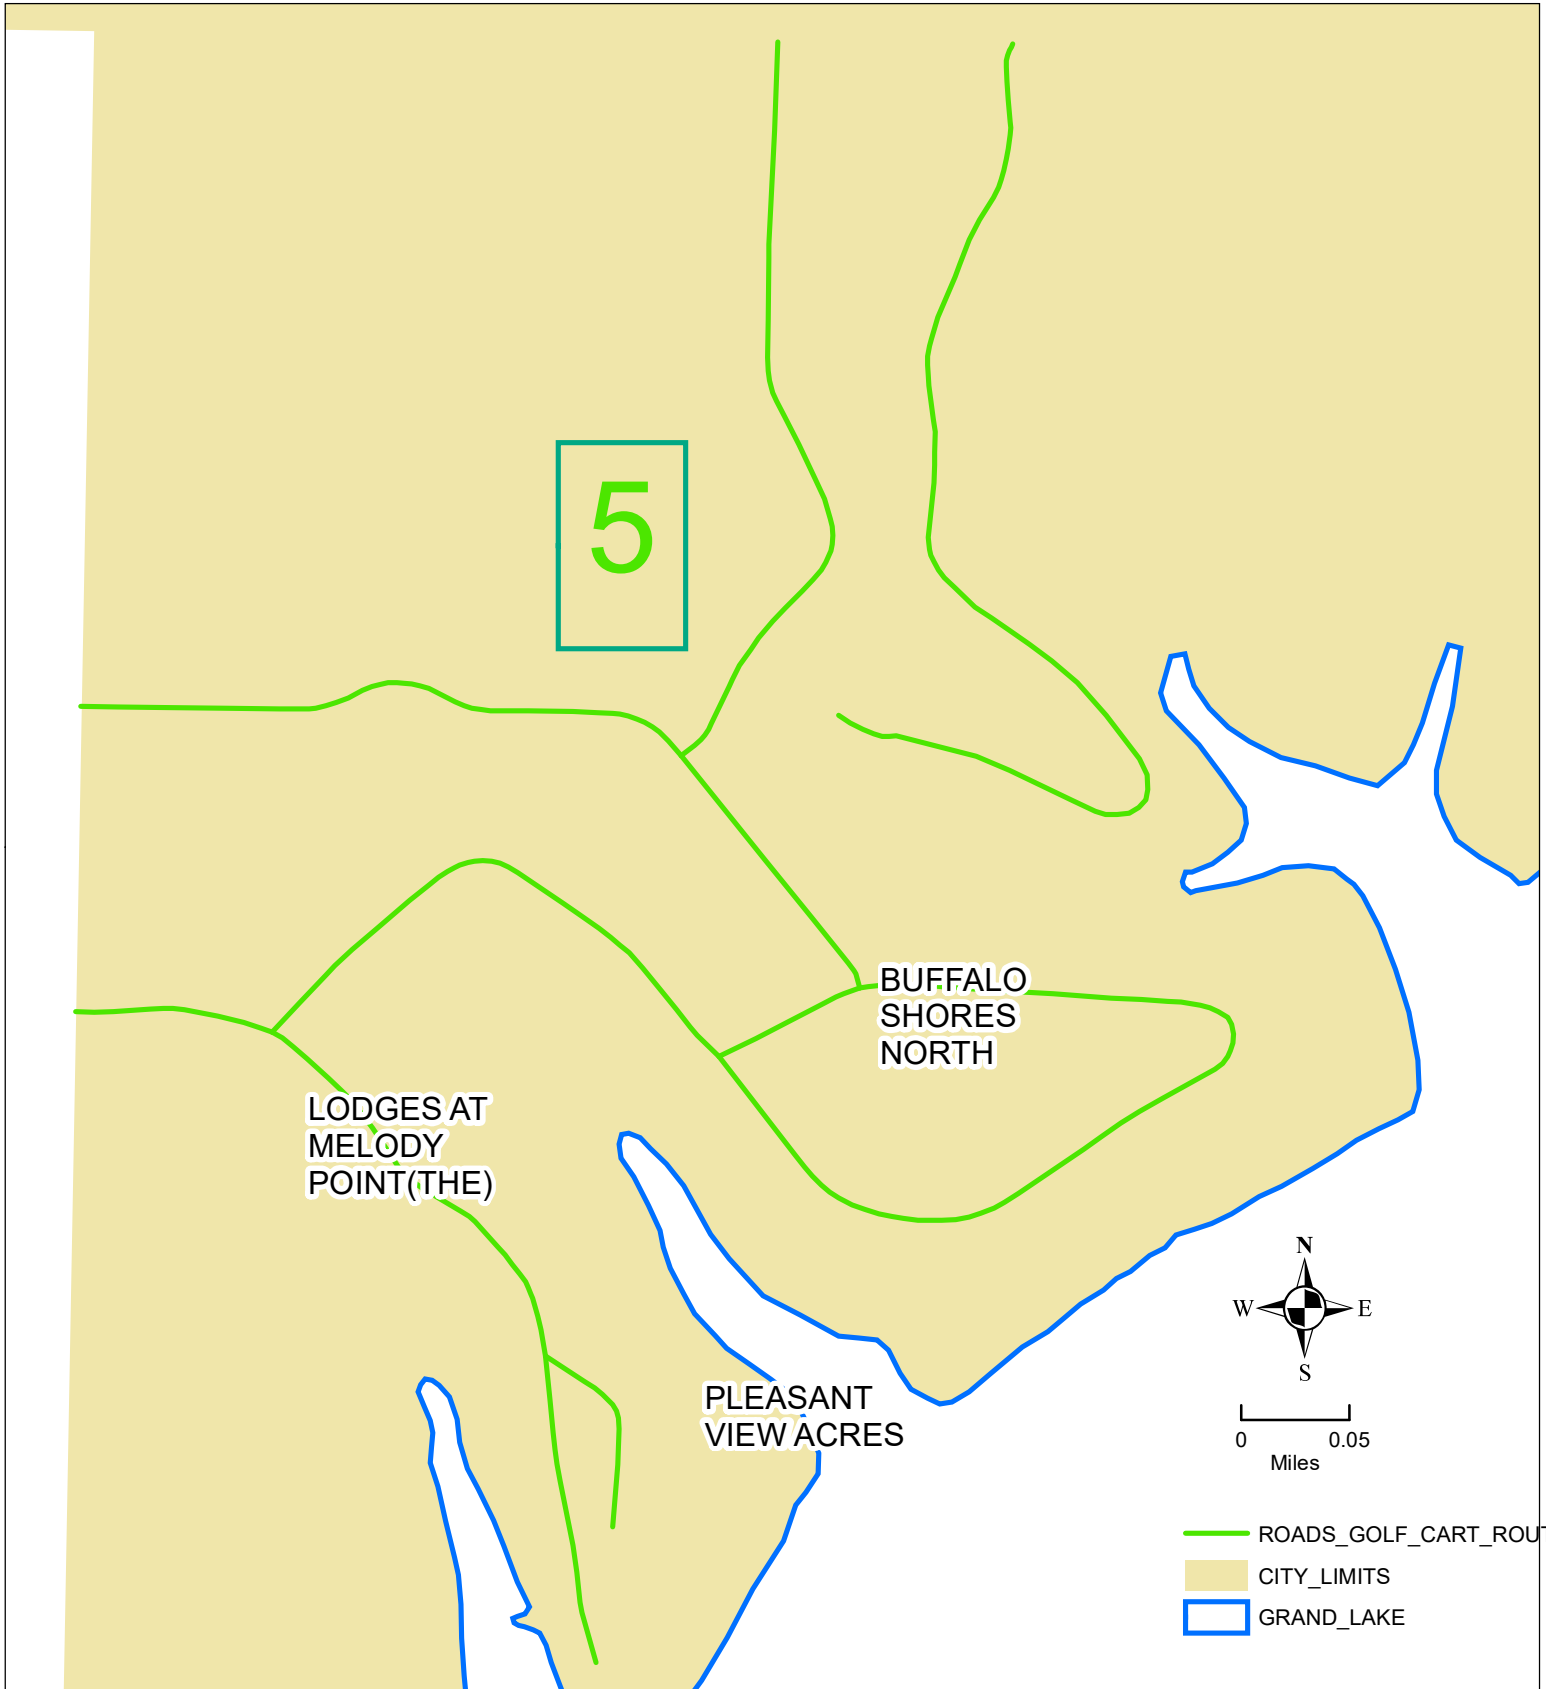

BUFFALO SHORES NORTH AREA

I DO HEREBY DECLARE THAT THIS MAP IS TRUE AND ACCURATE TO THE BEST OF MY KNOWLEDGE AS OF FEBRUARY 20, 2019
JEFF SHEPHERD
GROVE 911 COORDINATOR

PUBLIC GOLF CART DESIGNATED ROUTES