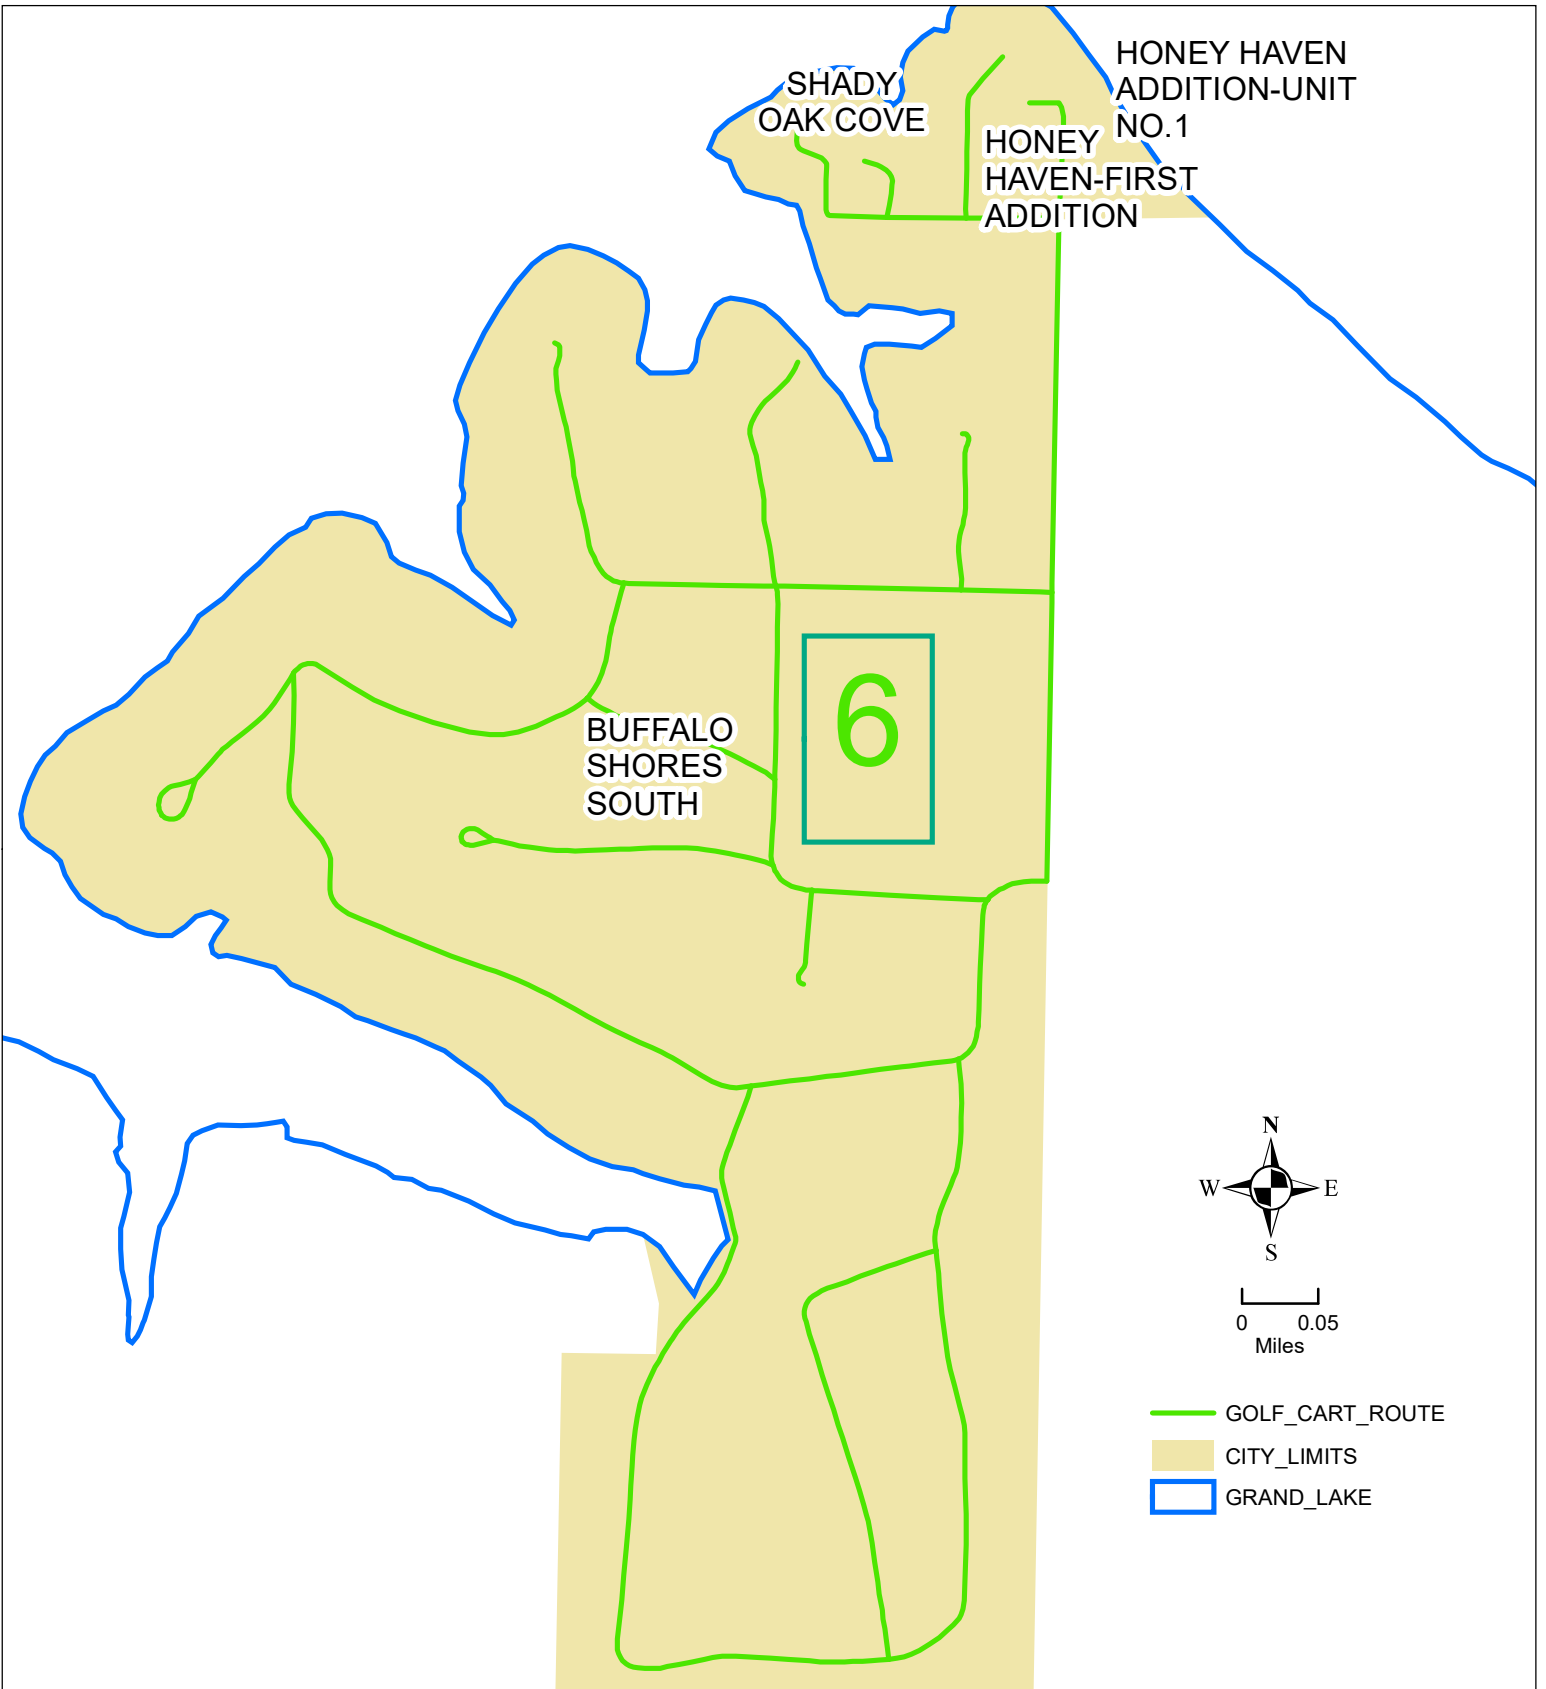

BUFFALO SHORES SOUTH AREA

I DO HEREBY DECLARE THAT THIS MAP IS TRUE AND ACCURATE TO THE BEST OF MY KNOWLEDGE AS OF FEBRUARY 20, 2019
JEFF SHEPHERD
GROVE 911 COORDINATOR

PUBLIC GOLF CART DESIGNATED ROUTES